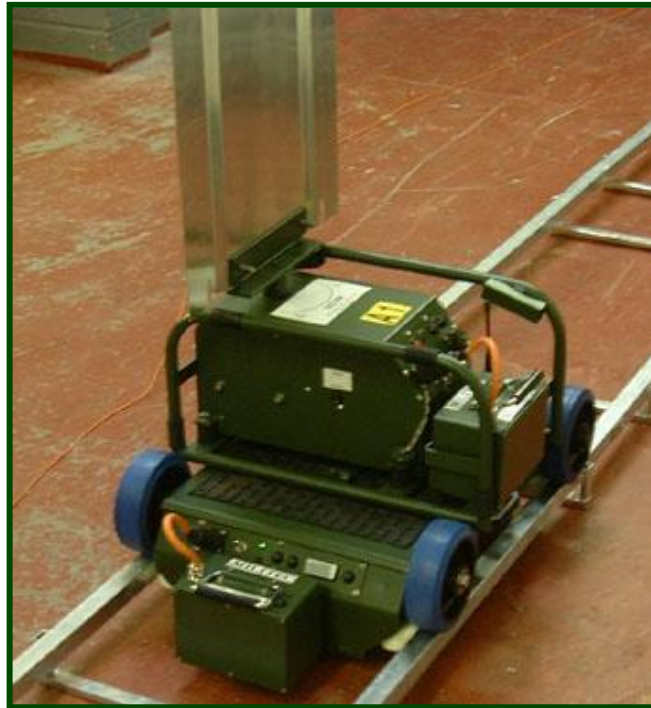

MILITEC LTD

M4500M BATTERY POWERED TARGET CARRIER

SPECIFICATIONS

SIZE	720 x 525 x 160 mm (L x W x H) With detachable 12Ahr battery pack
WEIGHT	16 Kilos (Excluding battery pack)
12 VOLT BATTERY PACK	5 kilos
SPEED	Up to 2 mtrs per second Selectable 4 speeds from the handset controller
RADIO CONTROLLED	C1972M / C9200M or control computer
CARRYING CAPACITY	25 Kilos Typical M2100M target unit
TRAVEL DISTANCE FULLY LOADED	2km
OPERATIONAL DISTANCE	Up to 1km. Line of sight. Upgraded radio version available will increase operational distance to 4km
PROTECTION CLASSIFICATION	IP65

Carrier with a M2100M held by two Quick fit connectors

It is very easy to set-up a range. The ground should be reasonably flat, undulating ground is not a problem.

The rails simply slot together at an angle and laid flat.
Supplied in 1.1 metre lengths.