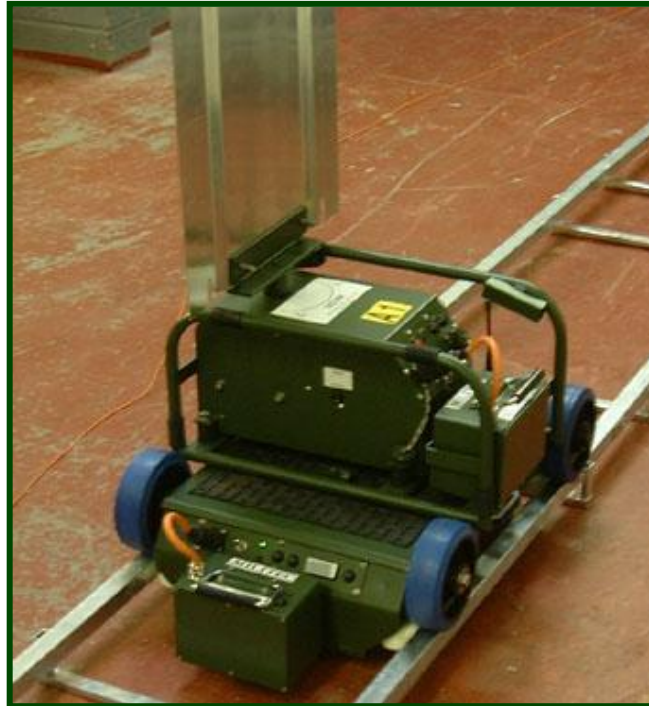

MILITEC LTD

M4500M BATTERY POWERED TARGET CARRIER

SPECIFICATIONS

SIZE	720 x 525 x 160 mm (L x W x H.) with detachable 13Ahr battery pack
WEIGHT	16 Kilos (Excluding battery pack)
12 VOLT BATTERY PACK	5 kilos
SPEED	Up to 2 mtrs. per second Selectable 4 speeds from the handset controller.
RADIO CONTROLLED	C9172M / C9200M or control computer
CARRYING CAPACITY	25 kilos Typical M2100M target unit
TRAVEL DISTANCE FULLY LOADED	2 Km
OPERATIONAL DISTANCE	Up to 1 Km. Line of sight. Upgraded radio version available will increase operational distance to 4 Km

It is very easy to set-up a range. The ground should be reasonably flat, undulating ground is not a problem.

The rails simply slot together at an angle and laid flat. Supplied in 1.1 metre lengths.