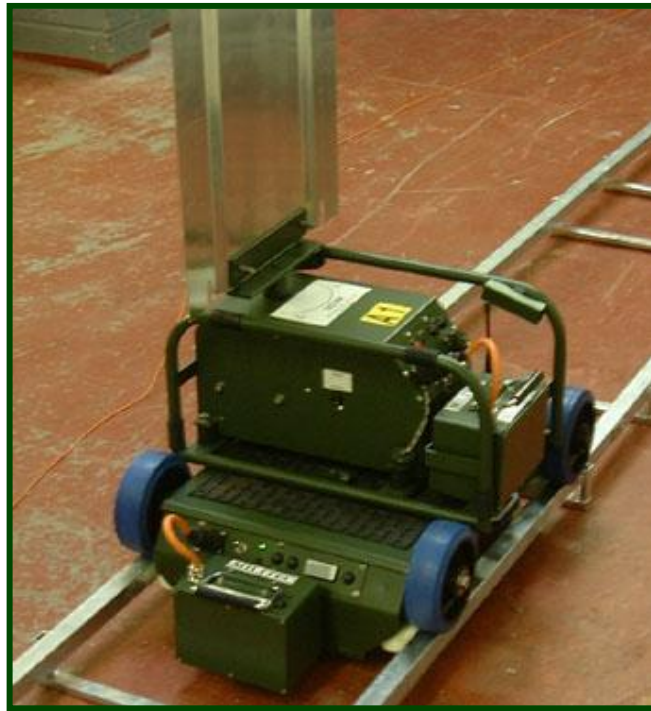

MILITEC LTD

M4500M BATTERY POWERED MOVER

SPECIFICATIONS

Size	720 x 525 x 160 mm (L x W x H.) with detachable 13Ahr battery pack
Weight	16 Kilos (Excluding battery pack)
12 volt Battery pack	5 kilos
Speed	Up to 2 mtrs. per second Selectable 4 speeds from the handset controller.
Radio controlled	C9172M / C9200M or control computer
Carrying capacity	25 kilos Typical M2100M target unit
Travel distance fully loaded	2 Km
Operational distance	Up to 1 Km. Line of sight Upgraded radio version available will increase operational distance to 4 Km

It is very easy to set-up a range. The ground should be reasonably flat, undulating ground is not a problem.

The rails simply slot together at an angle and laid flat.
Supplied in 1.1 metre lengths.