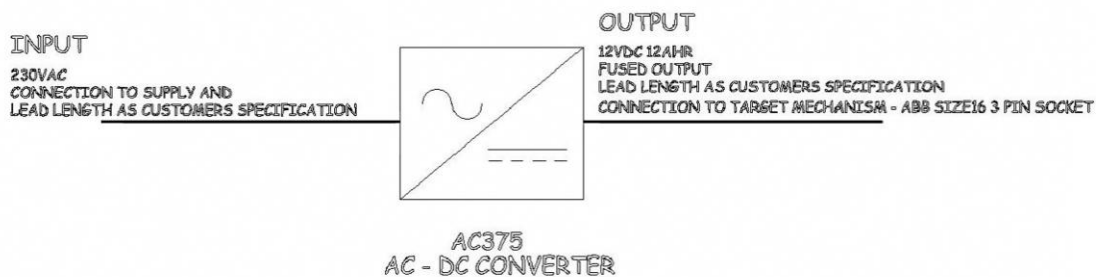

MILITEC LTD

AC375 MAINS POWER SUPPLY UNIT

110Vac or 240Vac input versions available.
With a 155VA power rating and output 12.94Vdc 12A

Physical properties are:

L x W x H	340 x 170 x 150mm
Weight	7 kilos
Construction	Corrosion resistant treated steel
Fixings	Stainless steel
IP rating	IP67
Finish	Stove epoxy powdered green BS381C