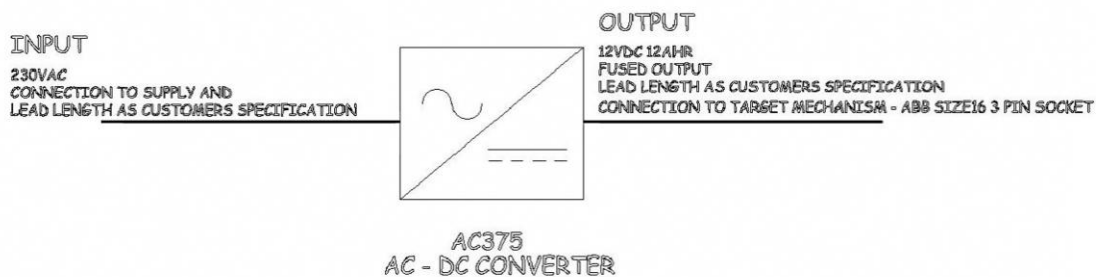

MILITEC LTD

AC375 MAINS POWER SUPPLY UNIT

110Vac or 240Vac input versions available.
 With a 155VA power rating and output 12.94Vdc 12A

Physical properties are:

L x W x H	340 x 170 x 150mm
Weight	7 kilos
Construction	Corrosion resistant treated steel
Fixings	Stainless steel
IP rating	IP67
Finish	Stove epoxy powdered green BS381C