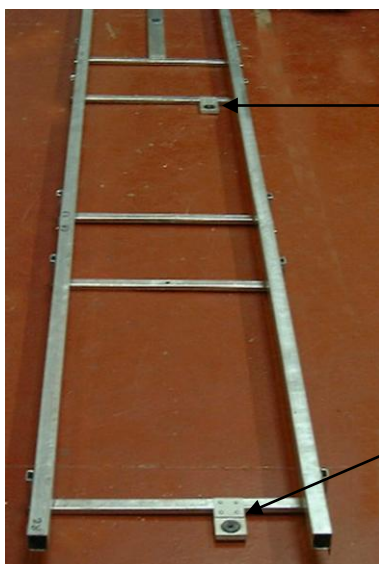

MILITEC

M4500 Moving target carrier.

Technical specifications:-

Size	720 x 525 x 160 mm (L x W x H.) with battery pack fitted.
Weight	16 Kilos. (Excluding battery pack.)
12 volt Battery pack	5 kilos
Speed	Up to 2 mtrs. per second. Selectable 4 speeds from the handset controller.
Radio controlled	Any of Militec's C9000 series controllers.
Carrying capacity	25 kilos. Typical M2100 target unit.
Travel distance fully loaded	2 Km.
Operational distance	Up to 1 Km. Line of sight. Upgraded radio version available will increase operational distance to 4 Km.

Carrier with a M2100 held by two Quick fit connectors.

The photographs below show the three end rails and how they are each connected together. All rails are 1.10 mtrs. long x 0.50 mtrs. wide.

Stop actuator