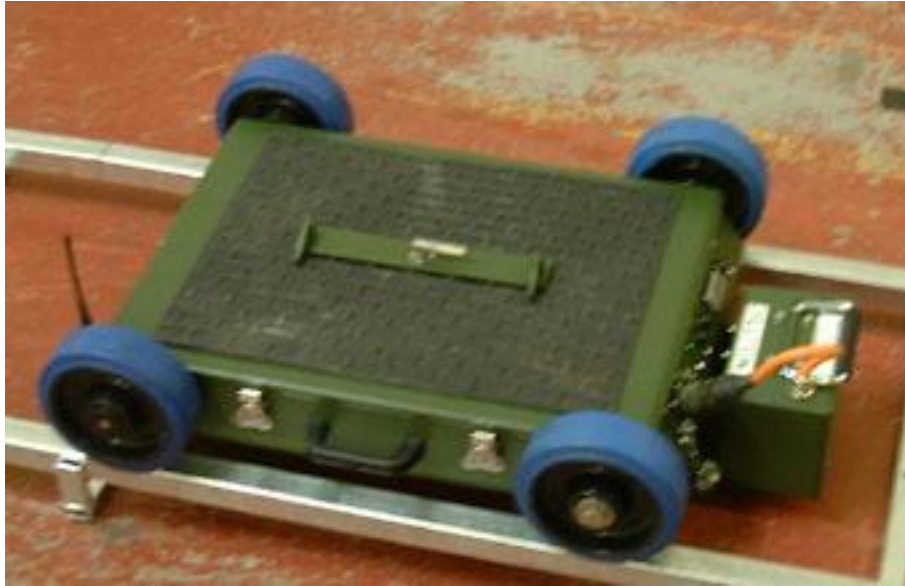

MILITEC

M4500 Moving target carrier.

Technical specifications:-

Size	720 x 525 x 160 mm (L x W x H.) with battery pack fitted.
Weight	16 Kilos. (Excluding battery pack.)
12 volt Battery pack	5 kilos
Speed	Up to 2 mtrs. per second. Selectable 4 speeds from the handset controller.
Radio controlled	Any of Militec's C9000 series controllers.
Carrying capacity	25 kilos. Typical M2100 target unit.
Travel distance fully loaded	2 Km.
Operational distance	Up to 1 Km. Line of sight. Upgraded radio version available will increase operational distance to 4 Km.

Carrier with a M2100 held by two Quick fit connectors.

The photographs below show the three end rails and how they are each connected together. All rails are 1.10 mtrs. long x 0.50 mtrs. wide.

Stop actuator

Slow down actuator.