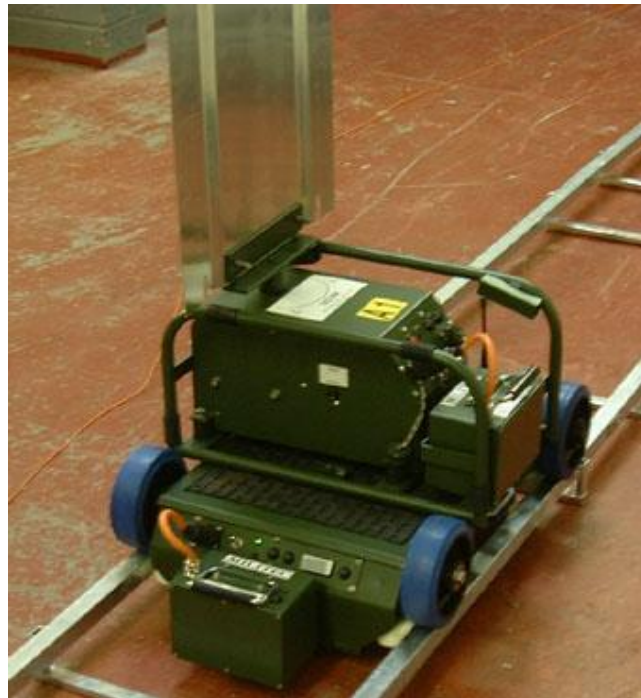

MILITEC

M4500 Moving target carrier.

Technical specifications:-

Size	720 x 525 x 160 mm (L x W x H.) with battery pack fitted.
Weight	16 Kilos. (Excluding battery pack.)
12 volt Battery pack	5 kilos
Speed	Up to 2 mtrs. per second. Selectable 4 speeds from the handset controller.
Radio controlled	Any of Militec's C9000 series controllers.
Carrying capacity	25 kilos. Typical M2100 target unit.
Travel distance fully loaded	2 Km.
Operational distance	Up to 1 Km. Line of sight. Upgraded radio version available will increase operational distance to 4 Km.

Carrier with a M2100 held by two Quick fit connectors.

The photographs below show the three end rails and how they are each connected together. All rails are 1.10 mtrs. long x 0.50 mtrs. wide.

Stop actuator